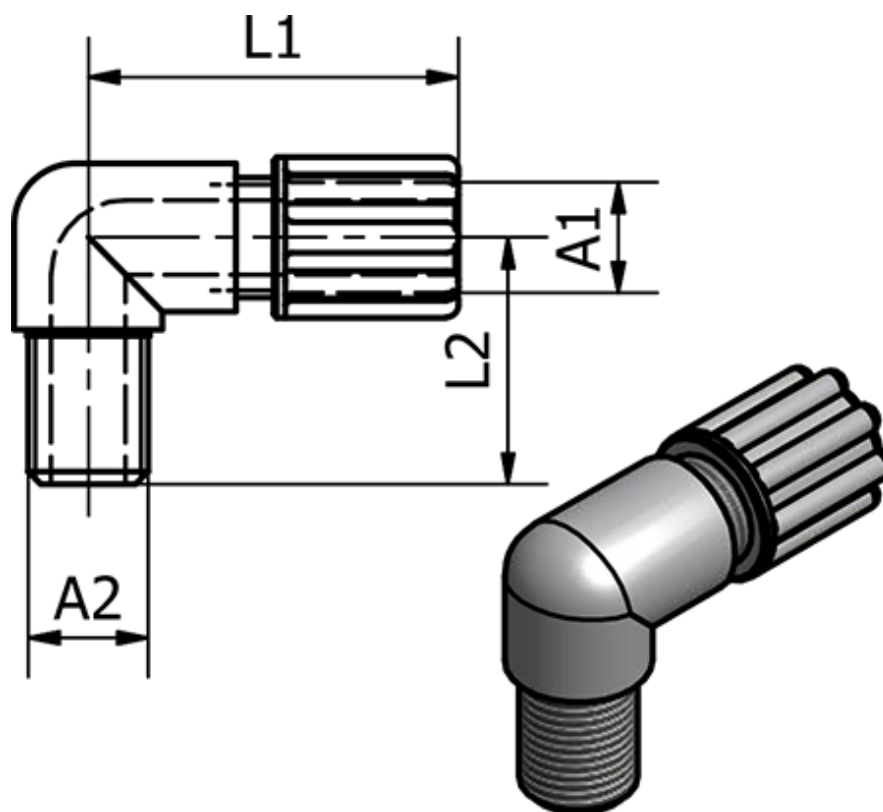

Article number: 58614073

Description: Push-on 140.73, Ø8/10 - G 3/8"
Angle

Measures

Ext. Hose Diameter A1	= 8/10
L1	= 35
L2	= 30
Thread A2	= G 3/8"